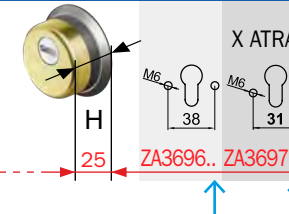

RWS ROK

PAT. PEND.

Ø50

FINITURE FINISHES

A0397..

- C Cromo lucido / Bright Chrome
- T Cromo satinato / Satin Chrome
- B Bronzo / Bronze
- 2 PVD Ottone / PVD Brass
- TT Ottone satinato / Satin Brass
- BS Bronzo satinato / Satin Bronze
- IT Inox satinato / Stainless steel

RKD42 DIAMOND

PAT. PEND.

Ø50

FINITURE FINISHES

A0397..

- C Cromo lucido / Bright Chrome
- T Cromo satinato / Satin Chrome
- B Bronzo / Bronze
- 2 PVD Ottone / PVD Brass
- TT Ottone satinato / Satin Brass
- BS Bronzo satinato / Satin Bronze
- IT Inox satinato / Stainless steel