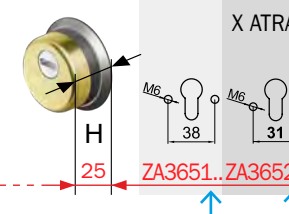

RWS ROK

PAT. PEND.

Ø50

FINITURE FINISHES

A0397..

- C Cromo lucido / Bright Chrome
- T Cromo satinato / Satin Chrome
- B Bronzo / Bronze
- 2 PVD Ottone / PVD Brass
- TT Ottone satinato / Satin Brass
- BS Bronzo satinato / Satin Bronze
- IT Inox satinato / Stainless steel

RKD42 DIAMOND

PAT. PEND.

Ø50

FINITURE FINISHES

A0397..

- C Cromo lucido / Bright Chrome
- T Cromo satinato / Satin Chrome
- B Bronzo / Bronze
- 2 PVD Ottone / PVD Brass
- TT Ottone satinato / Satin Brass
- BS Bronzo satinato / Satin Bronze
- IT Inox satinato / Stainless steel