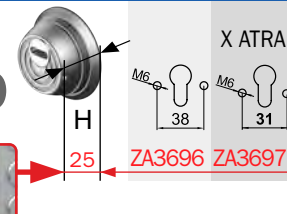

RWS ROK

PAT. PEND.

Ø50

FINITURE FINISHES

A0397..

- C Cromo lucido / Bright Chrome
- T Cromo satinato / Satin Chrome
- B Bronzo / Bronze
- 2 PVD Ottone / PVD Brass
- TT Ottone satinato / Satin Brass
- BS Bronzo satinato / Satin Bronze
- IT Inox satinato / Stainless steel

RKD42 DIAMOND

PAT. PEND.

Ø50

FINITURE FINISHES

A0397..

- C Cromo lucido / Bright Chrome
- T Cromo satinato / Satin Chrome
- B Bronzo / Bronze
- 2 PVD Ottone / PVD Brass
- TT Ottone satinato / Satin Brass
- BS Bronzo satinato / Satin Bronze
- IT Inox satinato / Stainless steel