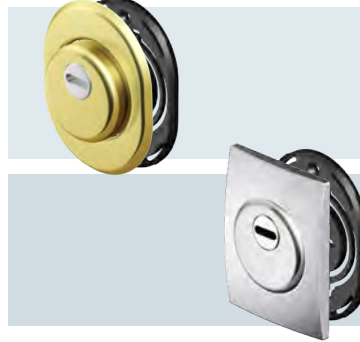

RWS ROK

PAT. PEND.

Ø50

FINITURE FINISHES

A0397..

- C Cromo lucido / Bright Chrome
- T Cromo satinato / Satin Chrome
- B Bronzo / Bronze
- 2 PVD Ottone / PVD Brass
- TT Ottone satinato / Satin Brass
- BS Bronzo satinato / Satin Bronze
- IT Inox satinato / Stainless steel

RKD42 DIAMOND

PAT. PEND.

Ø50

FINITURE FINISHES

A0397..

- C Cromo lucido / Bright Chrome
- T Cromo satinato / Satin Chrome
- B Bronzo / Bronze
- 2 PVD Ottone / PVD Brass
- TT Ottone satinato / Satin Brass
- BS Bronzo satinato / Satin Bronze
- IT Inox satinato / Stainless steel