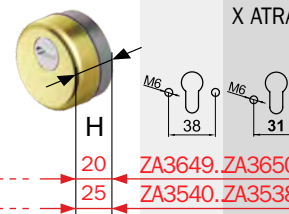

RWS ROK

PAT. PEND.

Ø50

FINITURE FINISHES

A0397..

- C Cromo lucido / Bright Chrome
- T Cromo satinato / Satin Chrome
- B Bronzo / Bronze
- 2 PVD Ottone / PVD Brass
- TT Ottone satinato / Satin Brass
- BS Bronzo satinato / Satin Bronze
- IT Inox satinato / Stainless steel

RKD42 DIAMOND

PAT. PEND.

Ø50

FINITURE FINISHES

A0397..

- C Cromo lucido / Bright Chrome
- T Cromo satinato / Satin Chrome
- B Bronzo / Bronze
- 2 PVD Ottone / PVD Brass
- TT Ottone satinato / Satin Brass
- BS Bronzo satinato / Satin Bronze
- IT Inox satinato / Stainless steel