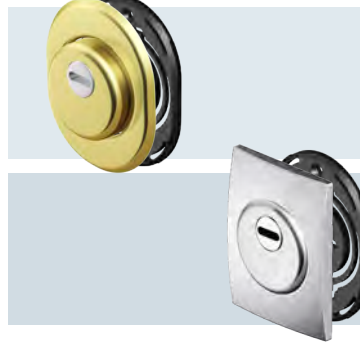

RWS ROK

PAT. PEND.

Ø50

FINITURE FINISHES

A0397..

- C Cromo lucido / Bright Chrome
- T Cromo satinato / Satin Chrome
- B Bronzo / Bronze
- 2 PVD Ottone / PVD Brass
- TT Ottone satinato / Satin Brass
- BS Bronzo satinato / Satin Bronze
- IT Inox satinato / Stainless steel

RKD42 DIAMOND

PAT. PEND.

Ø50

FINITURE FINISHES

A0397..

- C Cromo lucido / Bright Chrome
- T Cromo satinato / Satin Chrome
- B Bronzo / Bronze
- 2 PVD Ottone / PVD Brass
- TT Ottone satinato / Satin Brass
- BS Bronzo satinato / Satin Bronze
- IT Inox satinato / Stainless steel