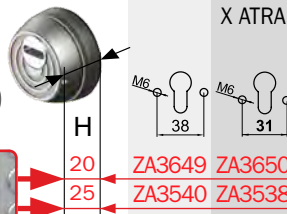

RWS ROK

PAT. PEND.

Ø50

FINITURE FINISHES

A0397..

- C Cromo lucido / Bright Chrome
- T Cromo satinato / Satin Chrome
- B Bronzo / Bronze
- 2 PVD Ottone / PVD Brass
- TT Ottone satinato / Satin Brass
- BS Bronzo satinato / Satin Bronze
- IT Inox satinato / Stainless steel