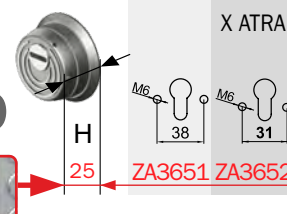

RWS ROK

PAT. PEND.

Ø50

FINITURE FINISHES

A0397..

- C Cromo lucido / Bright Chrome
- T Cromo satinato / Satin Chrome
- B Bronzo / Bronze
- 2 PVD Ottone / PVD Brass
- TT Ottone satinato / Satin Brass
- BS Bronzo satinato / Satin Bronze
- IT Inox satinato / Stainless steel

RKD42 DIAMOND

PAT. PEND.

Ø50

FINITURE FINISHES

A0397..

- C Cromo lucido / Bright Chrome
- T Cromo satinato / Satin Chrome
- B Bronzo / Bronze
- 2 PVD Ottone / PVD Brass
- TT Ottone satinato / Satin Brass
- BS Bronzo satinato / Satin Bronze
- IT Inox satinato / Stainless steel