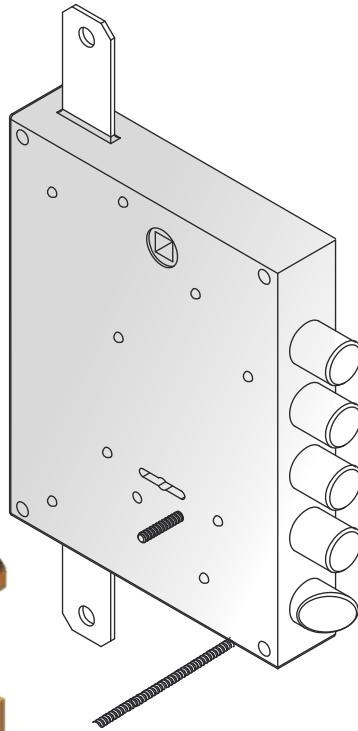

PAT. PEND.

MG220 3W

MG220 3W Z

KM0 P70
CODE

All CISA lock
X CISA tutte

KT077

COLORI DISPONIBILI / COLOURS AVAILABLE

CHIAVI / KEYS

Cromo lucido / Bright Chrome (C)

Cromo Satinato / Satin Chrome (T)

(2) PVD Ottone / PVD Brass

KM0P70 MAGNETIC KEY