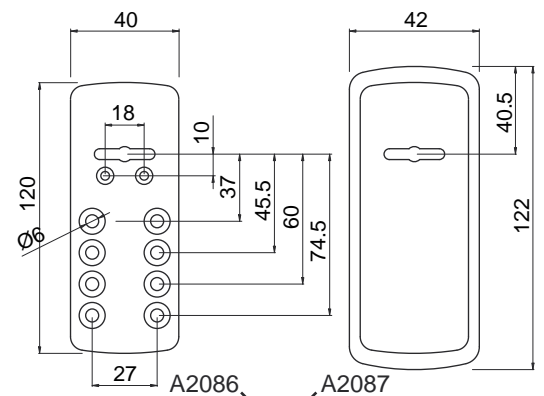

PAT. PEND.

MG220 3W

MG220 3W Z

KM0 P70
CODE

All CISA lock
X CISA tutte

KT077

COLORI DISPONIBILI / COLOURS AVAILABLE

CHIAVI / KEYS

Cromo lucido / Bright Chrome (C)

Cromo Satinato / Satin Chrome (T)

(2) PVD Ottone / PVD Brass

KM0P70 MAGNETIC KEY