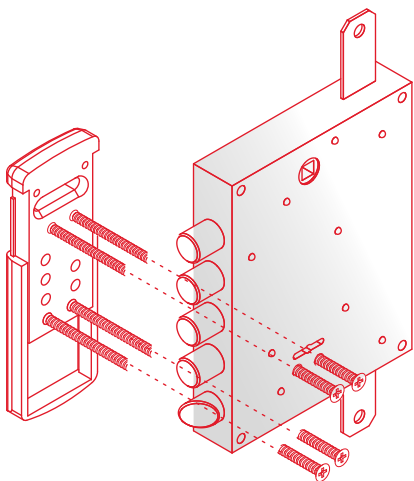

PAT. PEND.

MG220 3W

MG220 3W Z

KM0 P70
CODE

All CISA lock
X CISA tutte

KT077

COLORI DISPONIBILI / COLOURS AVAILABLE

CHIAVI / KEYS

Cromo lucido / Bright Chrome (C)

Cromo Satinato / Satin Chrome (T)

(2) PVD Ottone / PVD Brass

KM0P70 MAGNETIC KEY