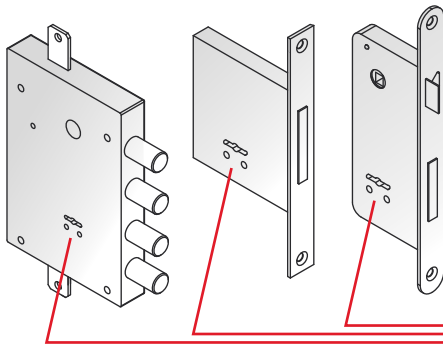

PAT. PEND.

KM0 P70
CODE

All CISA lock
X CISA tutte

COLORI DISPONIBILI / COLOURS AVAILABLE

CHIAVI / KEYS

Cromo lucido / Bright Chrome (C)

Cromo Satinato / Satin Chrome (T)

(2) PVD Ottone / PVD Brass

KM0P70 MAGNETIC KEY