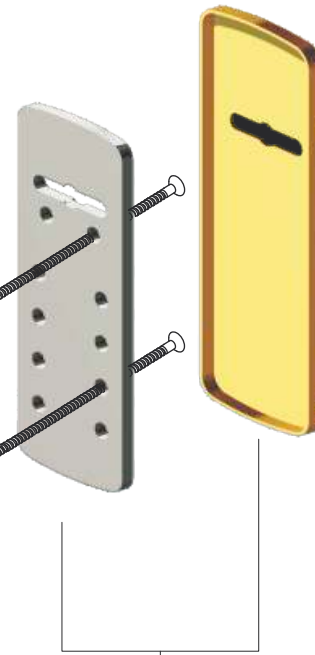

PAT. PEND.

MG220 3W

MG220 3W Z

KM0 P70
CODE

All CISA lock
X CISA tutte

KT077

COLORI DISPONIBILI / COLOURS AVAILABLE

CHIAVI / KEYS

Cromo lucido / Bright Chrome (C)

Cromo Satinato / Satin Chrome (T)

(2) PVD Ottone / PVD Brass

KM0P70 MAGNETIC KEY