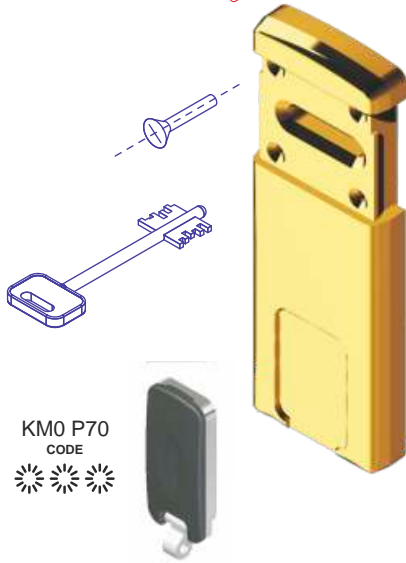

PAT. PEND.

MG220 3W

MG220 3W Z

KM0 P70
CODE

All CISA lock
X CISA tutte

KT077

COLORI DISPONIBILI / COLOURS AVAILABLE

CHIAVI / KEYS

Cromo lucido / Bright Chrome (C)

Cromo Satinato / Satin Chrome (T)

(2) PVD Ottone / PVD Brass

KM0P70 MAGNETIC KEY