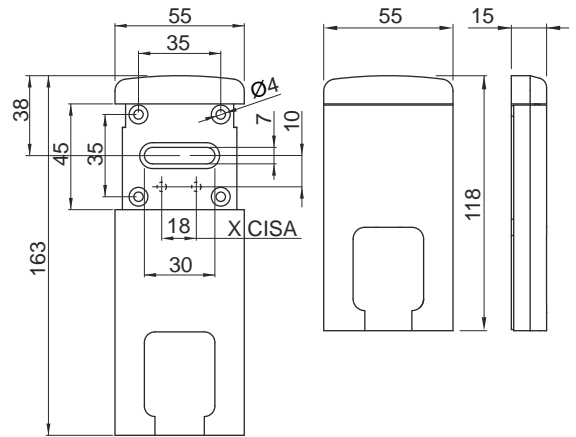

PAT. PEND.

MG220 3W

MG220 3W Z

KM0 P70
CODE

All CISA lock
X CISA tutte

KT077

COLORI DISPONIBILI / COLOURS AVAILABLE

CHIAVI / KEYS

Cromo lucido / Bright Chrome (C)

Cromo Satinato / Satin Chrome (T)

(2) PVD Ottone / PVD Brass

KM0P70 MAGNETIC KEY