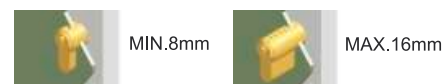

IMBALLO / PACKAGING

SPORGENZE PROTETTE / PROTRUSIONS COVERED