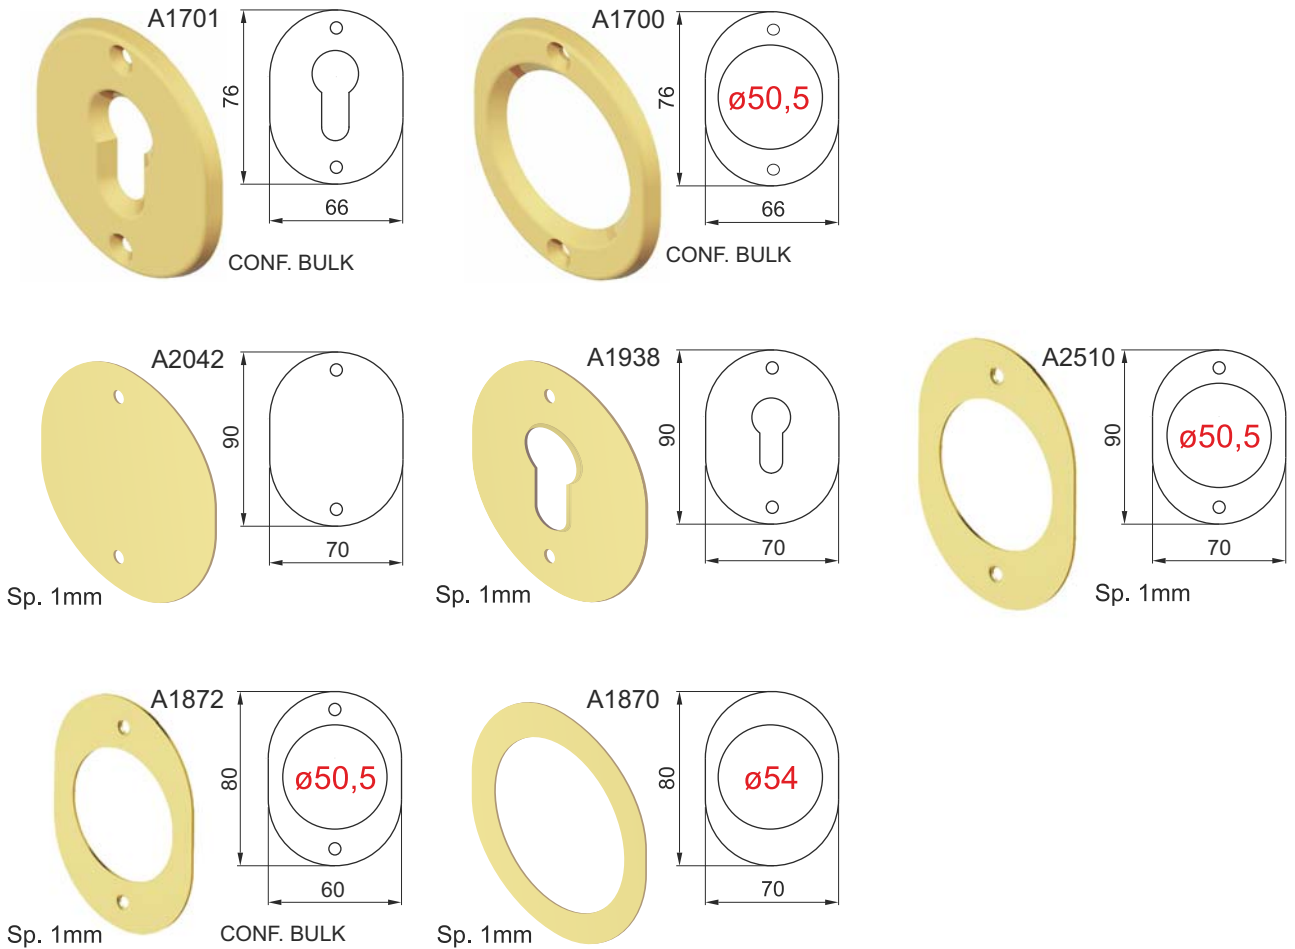

Accessori / Accessories

- Ⓢ Cromo opaco / Mat Chrome
- Ⓒ Cromo lucido / Bright Chrome

- Ⓣ Cromo satinato / Satin Chrome
- Ⓑ Bronzo / Bronze
- ⓄBS Bronzo satinato / Satin Bronze

- Ⓛ Ottone lucido / Bright Brass
- Ⓜ PVD Ottone / PVD Brass